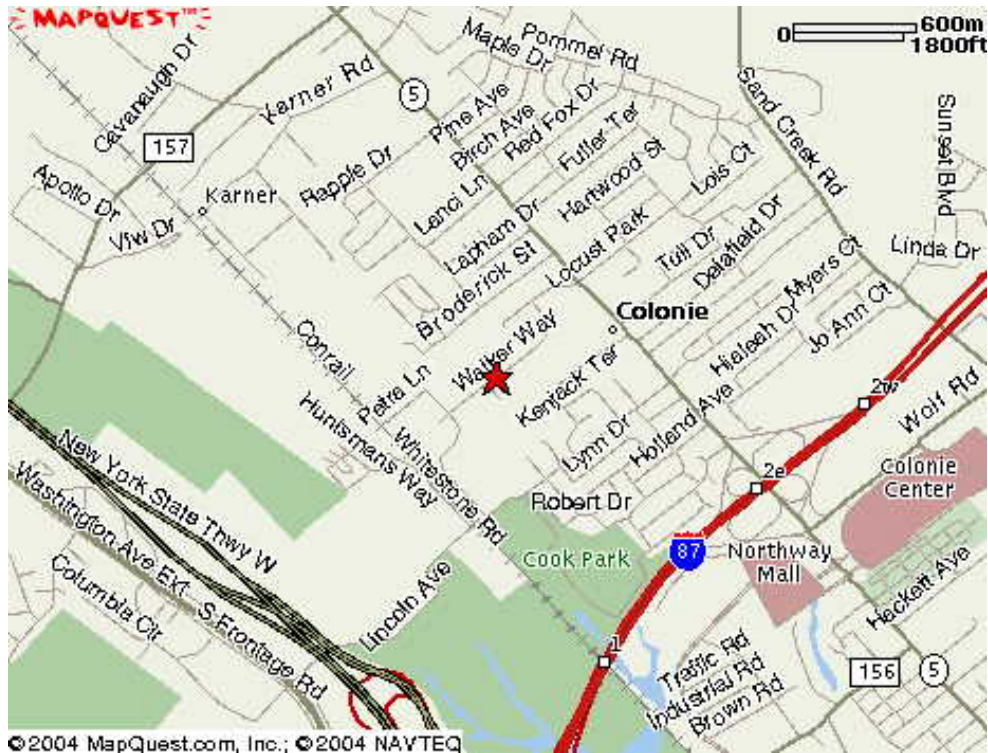

Capital Region BOCES Textbook Loan Service

20 Walker Way (off Jupiter Lane off Central Ave.)

Albany, NY 12205

Hours: 8 a.m. – 4 p.m. Monday through Friday

- **From I-87 (Northway) take exit number 2W (Schenectady RT-5).**
- **Take a right onto Rt. 5 (Central Ave.). After approximately ¼ mile, turn LEFT at the Butcher Block Restaurant onto JUPITER LANE, and then LEFT into Clark Industrial Park (WALKER WAY).**
- **Follow this road for about a half mile until you come to 20 Walker Way - the last building on your left.**